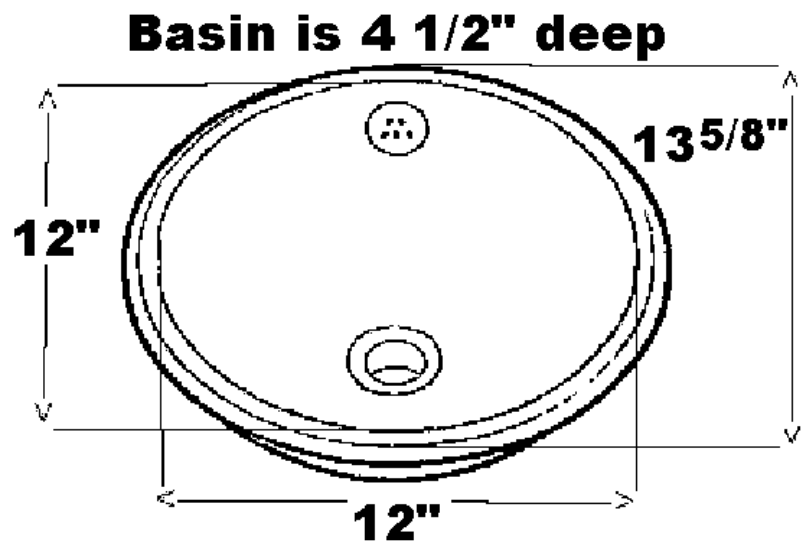

ROUND LAVATORY BOWL

Cat. No.
5755

Diameter: 13 5/8"
Height: 6 1/2"
Flange: 1 3/4" x 1" deep

Features:

- ▶ 20 Gauge Metal
- ▶ Flat Bottom
- ▶ Includes Overflow and Drain Opening for Standard 1 1/4" Drain Fitting

*Brass bowls are **not** coated and will tarnish.
Customer care is required.

Interior Dimensions:

Basin Interior: 12" diameter
Basin Depth: 4 1/2"

Dimensions of fixture are nominal and may vary within the range of tolerances established by ANSI Standard A112.19.3-2001. Dimensions and specifications subject to change without notice.